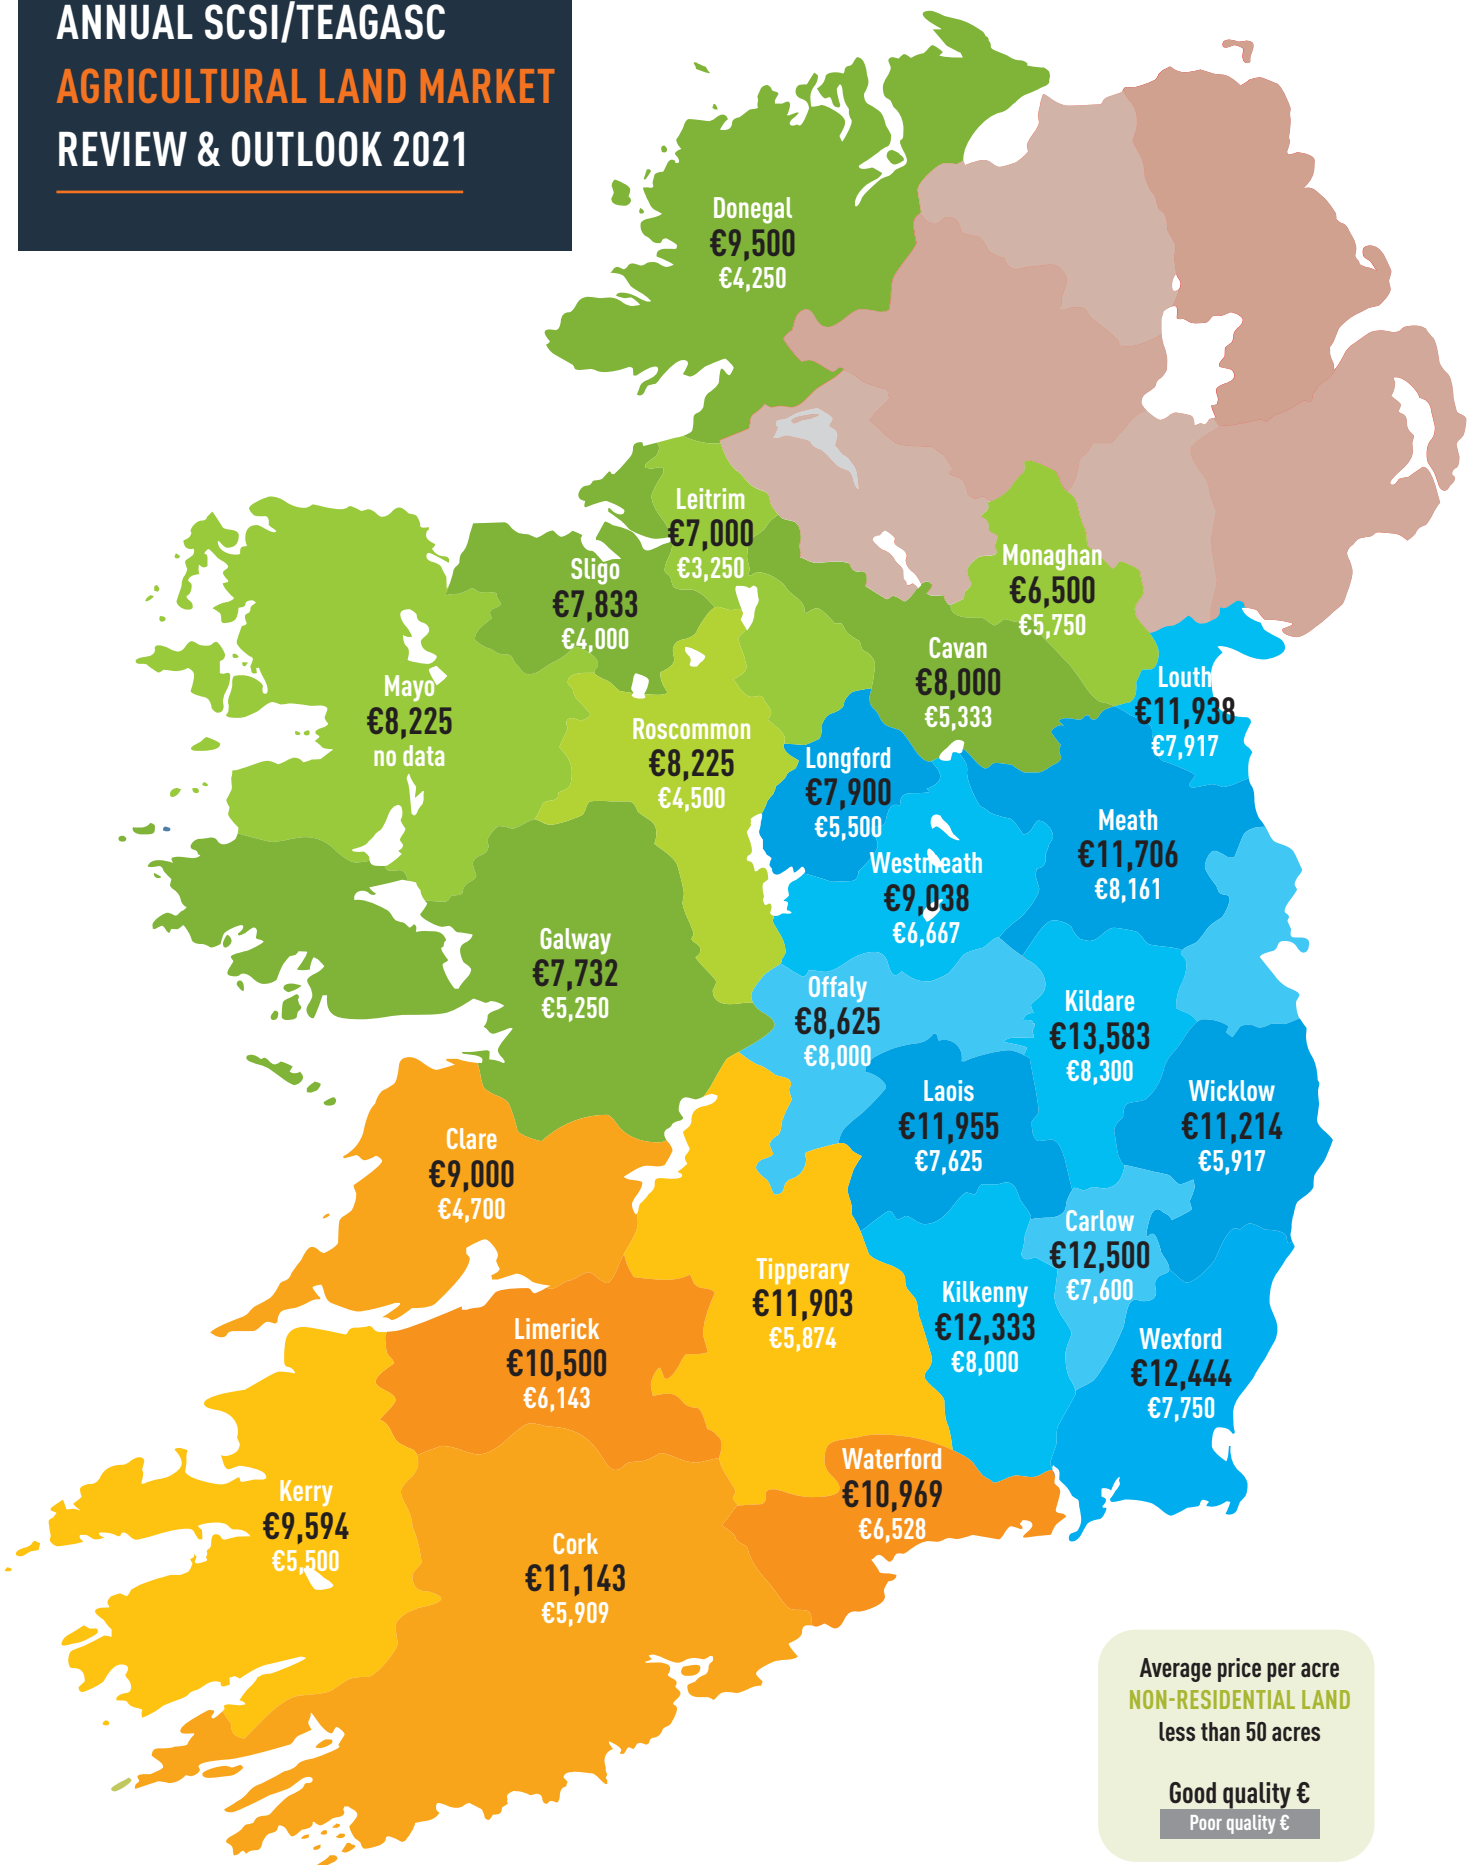

ANNUAL SCSi/TEAGASC AGRICULTURAL LAND MARKET REVIEW & OUTLOOK 2021

COUNTY PRICE GUIDE

Average price per acre
NON-RESIDENTIAL LAND
less than 50 acres

Good quality €
Poor quality €